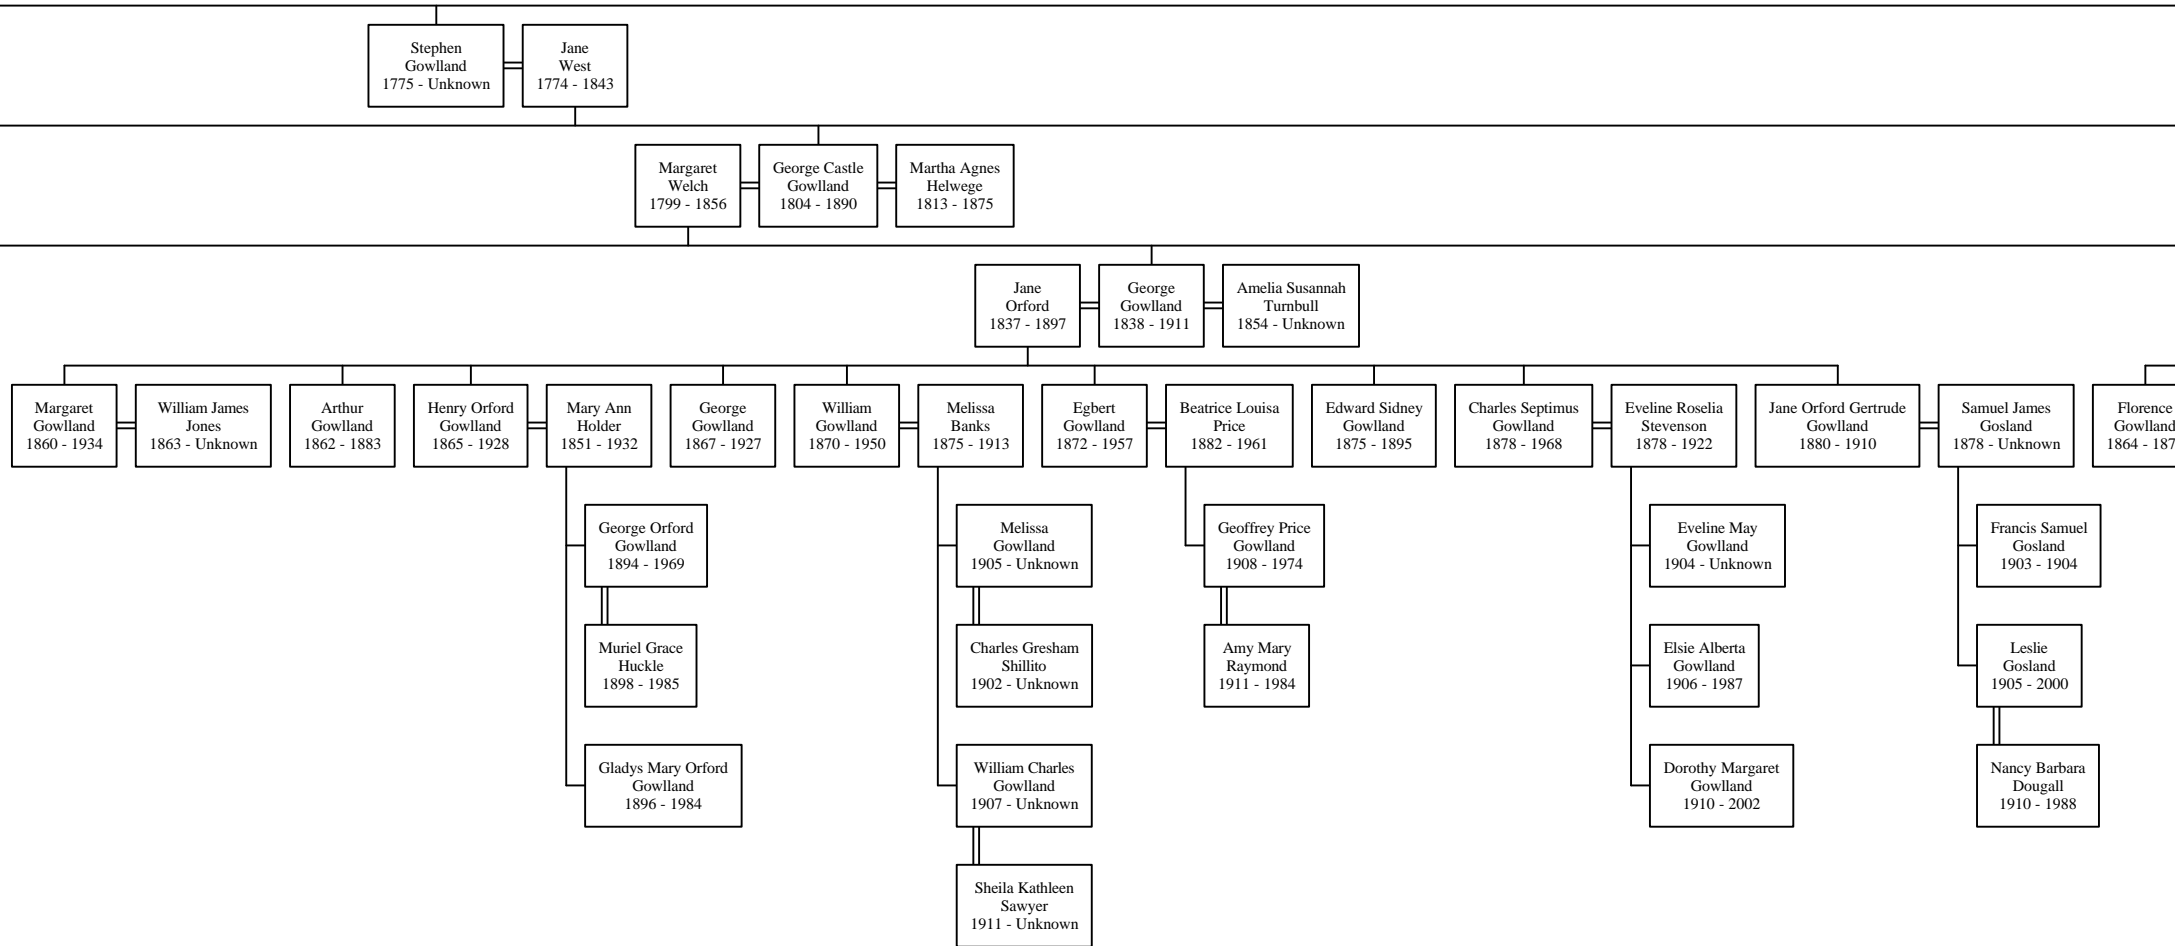

Richard Symons
Gowland
1770 - 1807

Sarah
Sankey
1771 - 1847

John T.
Gowland
1838 - 1874

Genevieve Elizabeth
Lord
1845 - 1905

Descendants of Jo.

f Joseph Gowlland

eth
l
own

ie
s

own

rt
s

Snodgrass
1922 - 1988

3

ohn

ervyn
e
9

Sawyer
1911 - Unknown