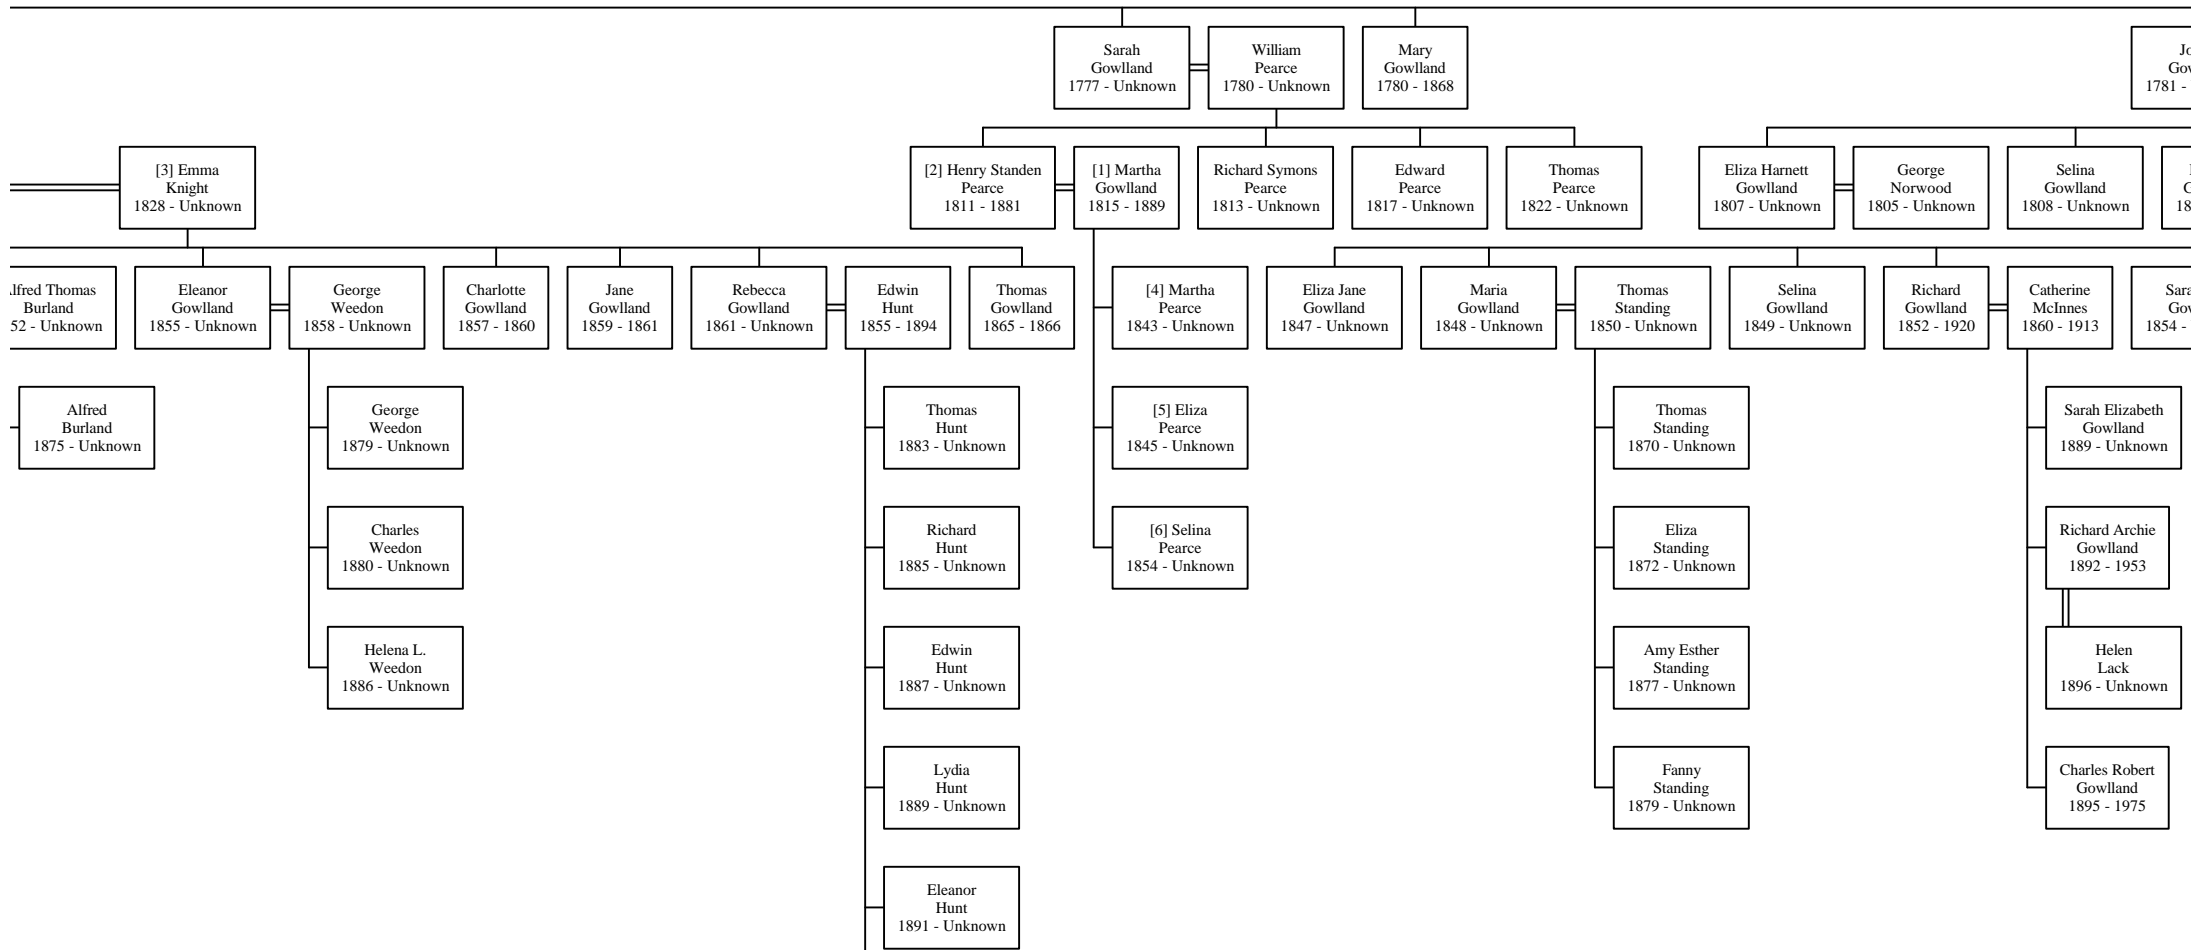

Richard Symons
Gowland
1770 - 1807

Sarah
Sankey
1771 - 1847

John T.
Gowland
1838 - 1874

Genevieve Elizabeth
Lord
1845 - 1905

Descendants of Jo.

f Joseph Gowlland

eth
l
own

ie
s

own

rt
s

Snodgrass
1922 - 1988

3

ohn

ervyn
e
9

Sawyer
1911 - Unknown