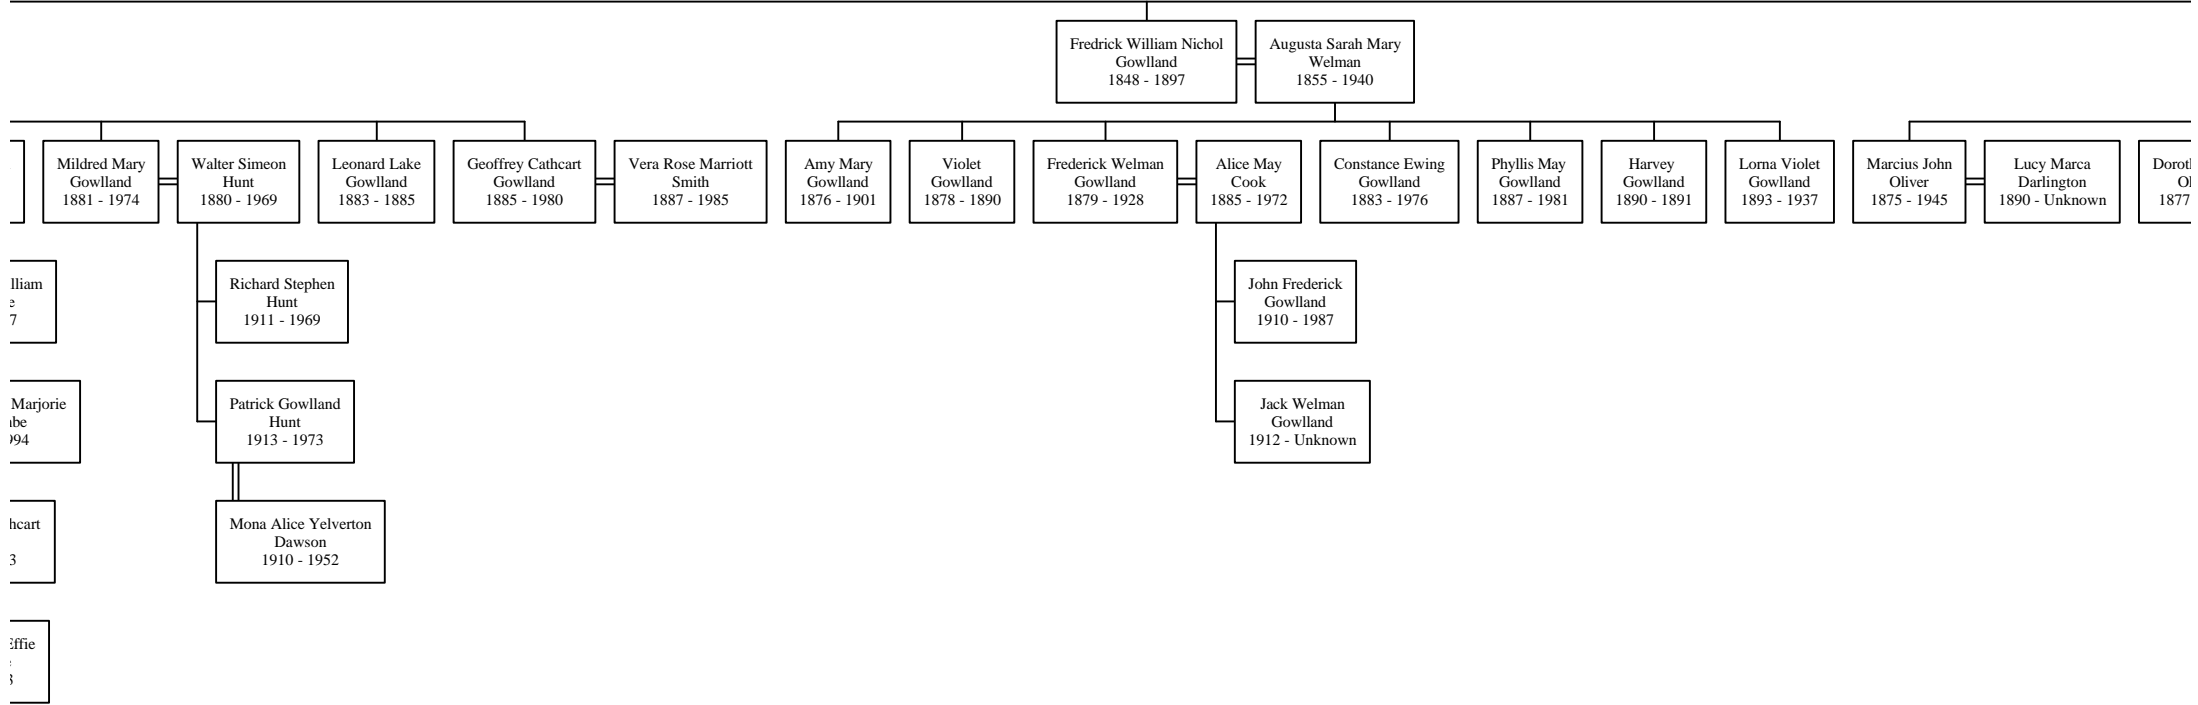

Richard Symons
Gowland
1770 - 1807

Sarah
Sankey
1771 - 1847

John T.
Gowland
1838 - 1874

Genevieve Elizabeth
Lord
1845 - 1905

Descendants of Jo.

f Joseph Gowlland

eth
l
own

ie
s

own

rt
s

Snodgrass
1922 - 1988

3

ohn

ervyn
e
9

Sawyer
1911 - Unknown