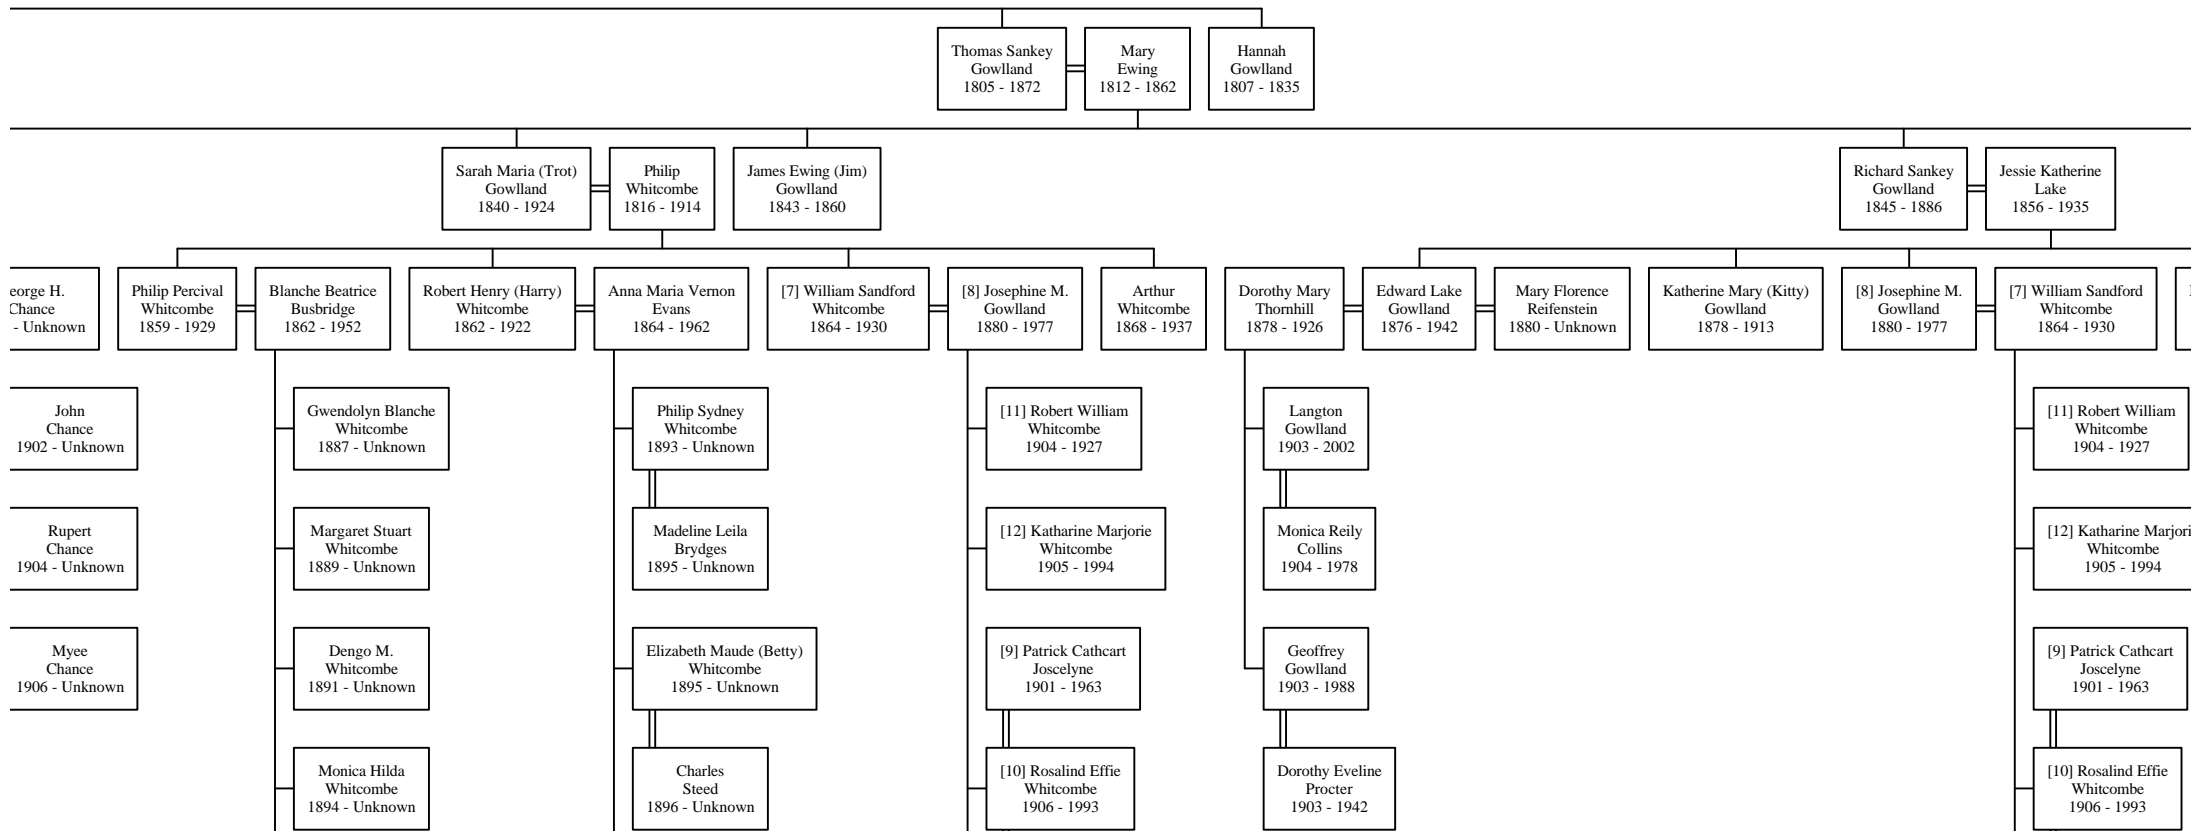

Richard Symons
Gowland
1770 - 1807

Sarah
Sankey
1771 - 1847

John T.
Gowland
1838 - 1874

Genevieve Elizabeth
Lord
1845 - 1905

Descendants of Jo.

f Joseph Gowlland

eth
l
own

ie
s

own

rt
s

Snodgrass
1922 - 1988

3

ohn

ervyn
e
9

Sawyer
1911 - Unknown