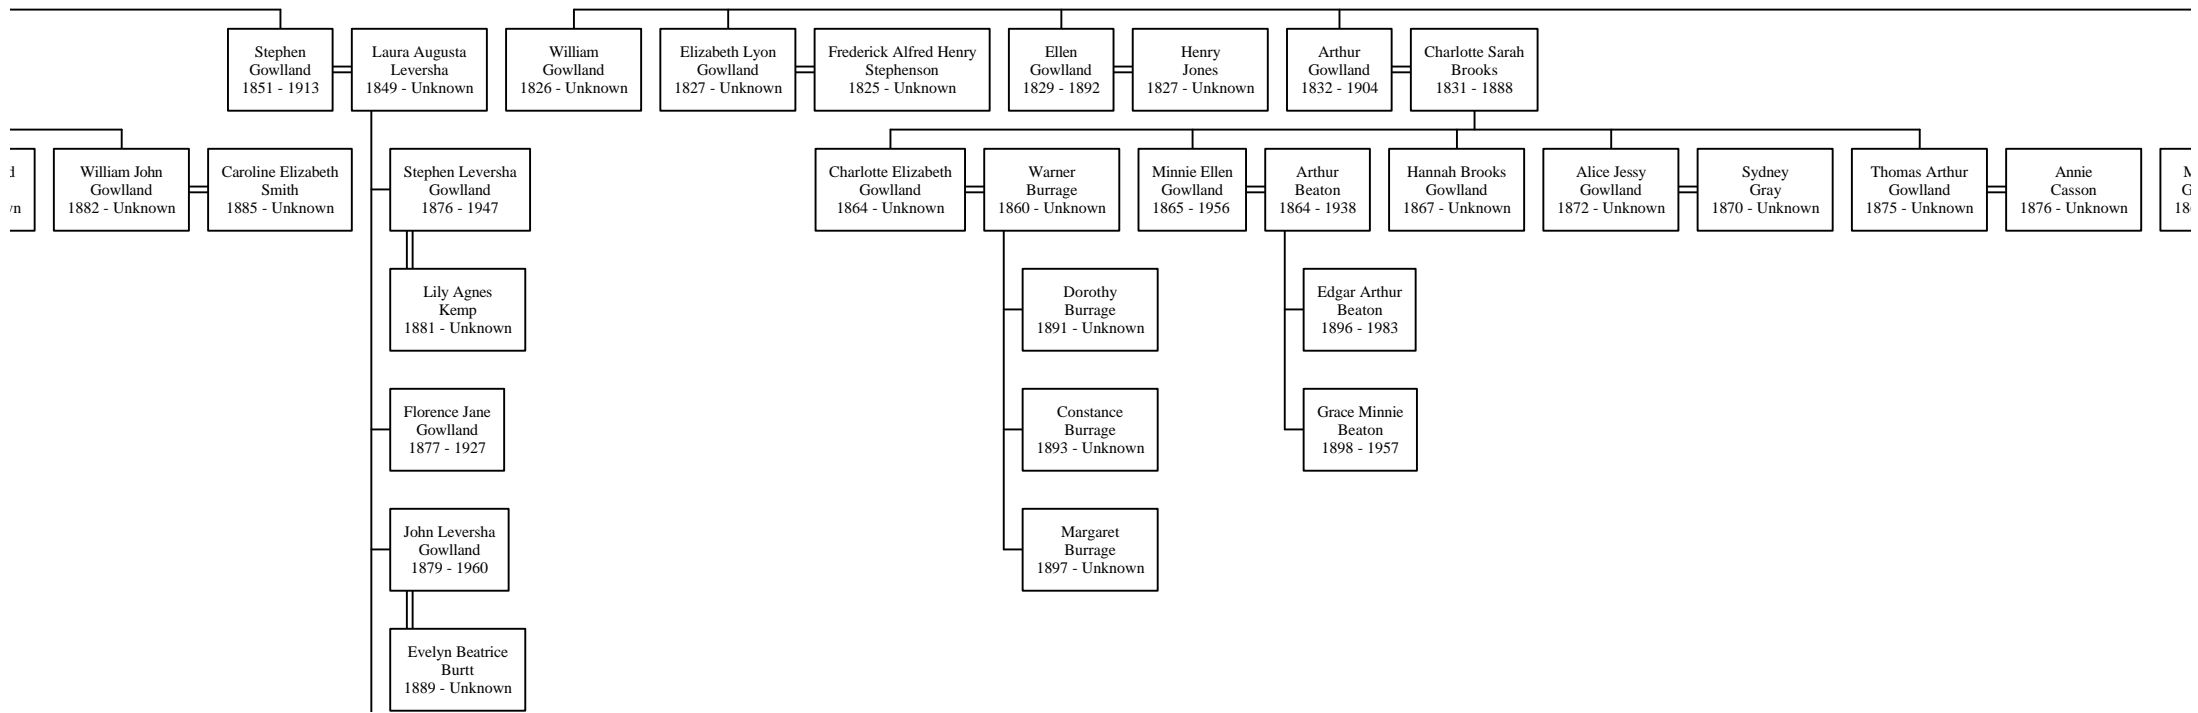

Richard Symons
Gowland
1770 - 1807

Sarah
Sankey
1771 - 1847

John T.
Gowland
1838 - 1874

Genevieve Elizabeth
Lord
1845 - 1905

Descendants of Jo.

f Joseph Gowlland

eth
l
own

ie
s

own

rt
s

Snodgrass
1922 - 1988

3

ohn

ervyn
e
9

Sawyer
1911 - Unknown