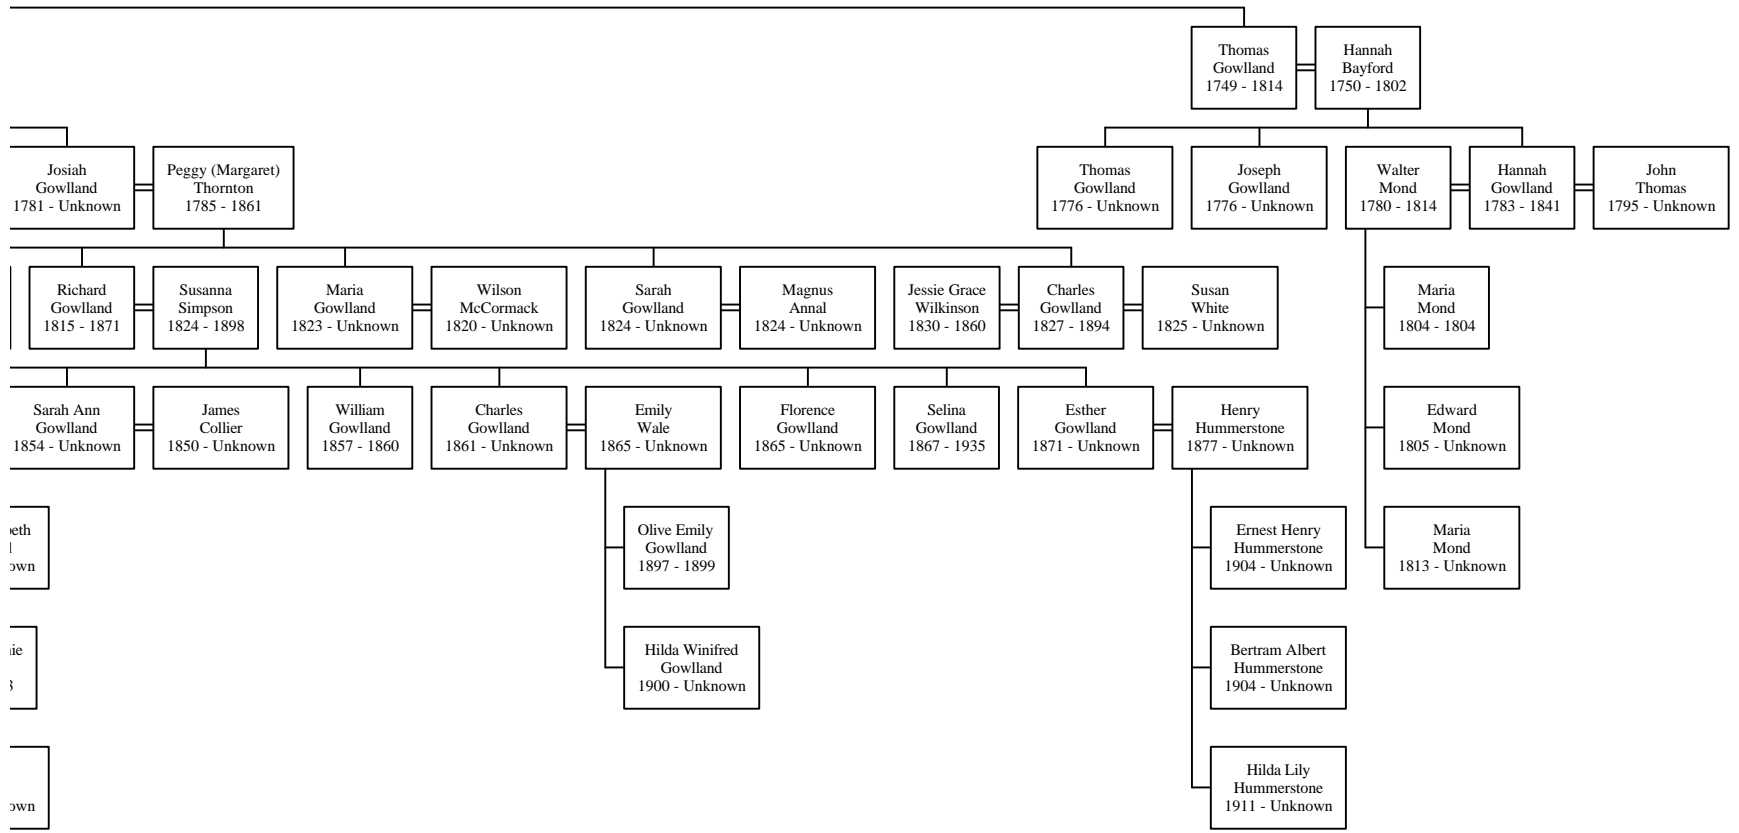

Richard Symons
Gowland
1770 - 1807

Sarah
Sankey
1771 - 1847

John T.
Gowland
1838 - 1874

Genevieve Elizabeth
Lord
1845 - 1905

Descendants of Jo.

f Joseph Gowlland

eth
l
own

ie
s

own

rt
s

Snodgrass
1922 - 1988

3

ohn

ervyn
e
9

Sawyer
1911 - Unknown