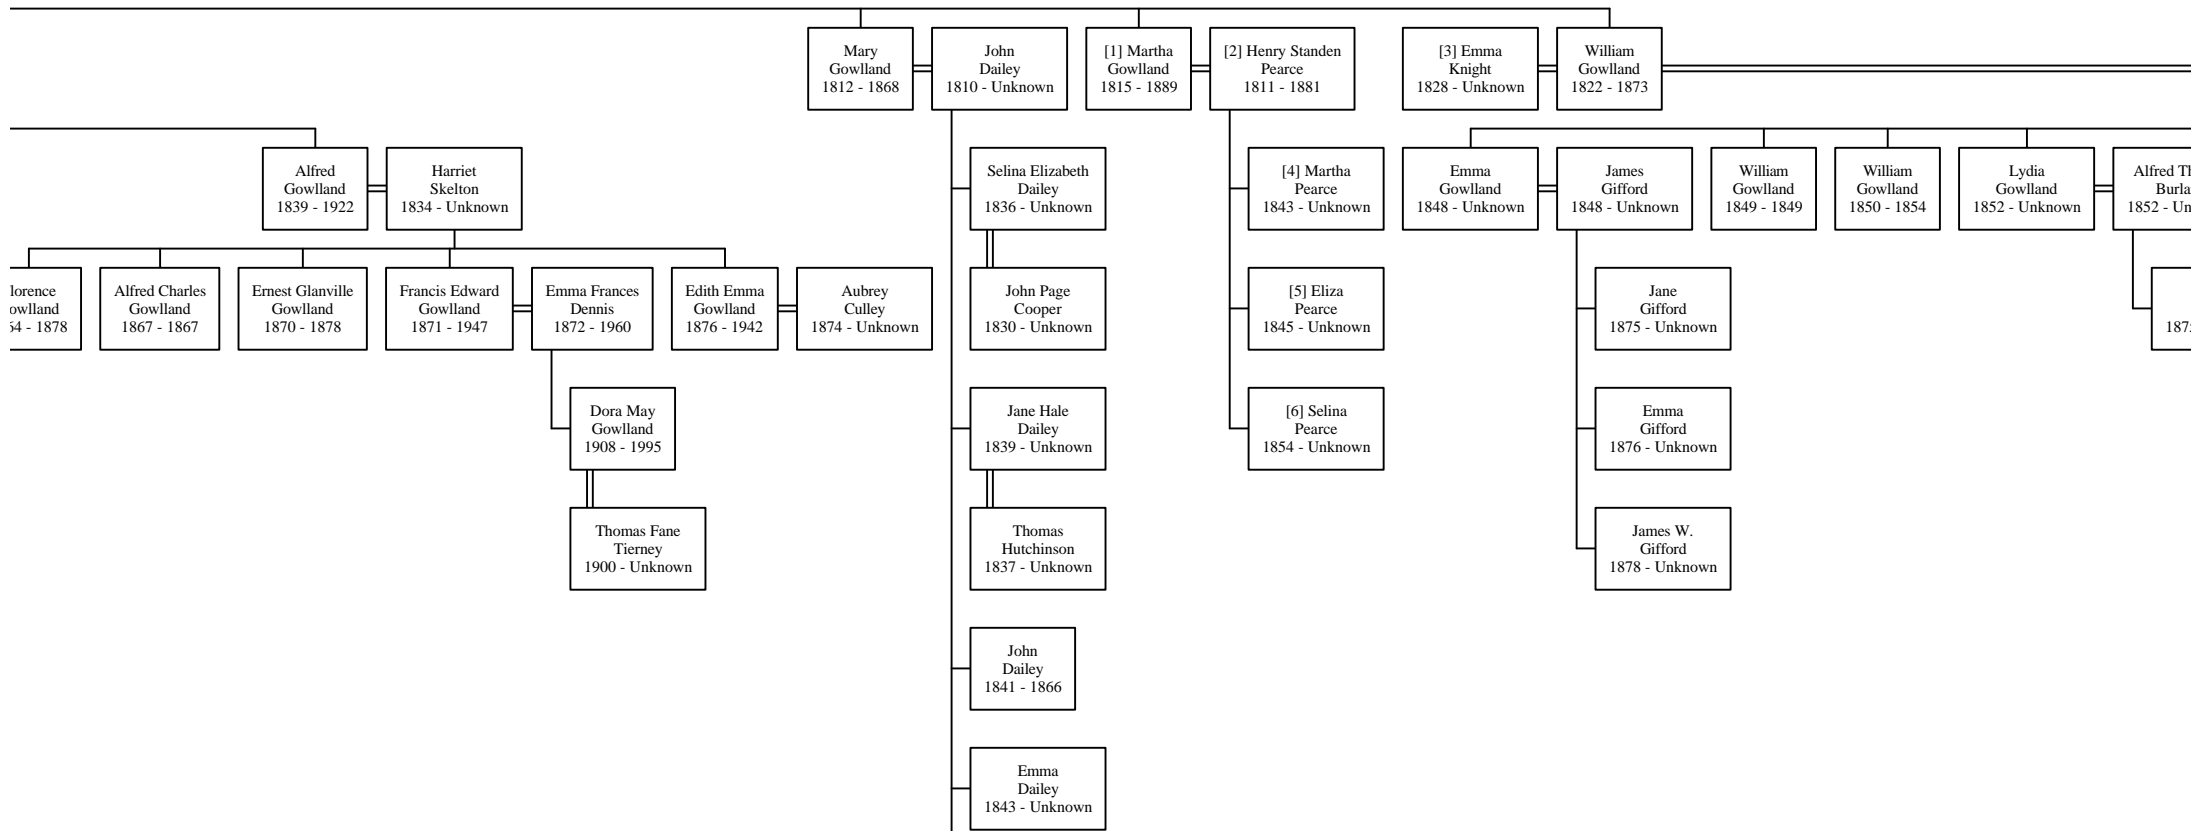

Richard Symons
Gowland
1770 - 1807

Sarah
Sankey
1771 - 1847

John T.
Gowland
1838 - 1874

Genevieve Elizabeth
Lord
1845 - 1905

Descendants of Jo.

f Joseph Gowlland

eth
l
own

ie
s

own

rt
s

Snodgrass
1922 - 1988

3

ohn

ervyn
e
9

Sawyer
1911 - Unknown