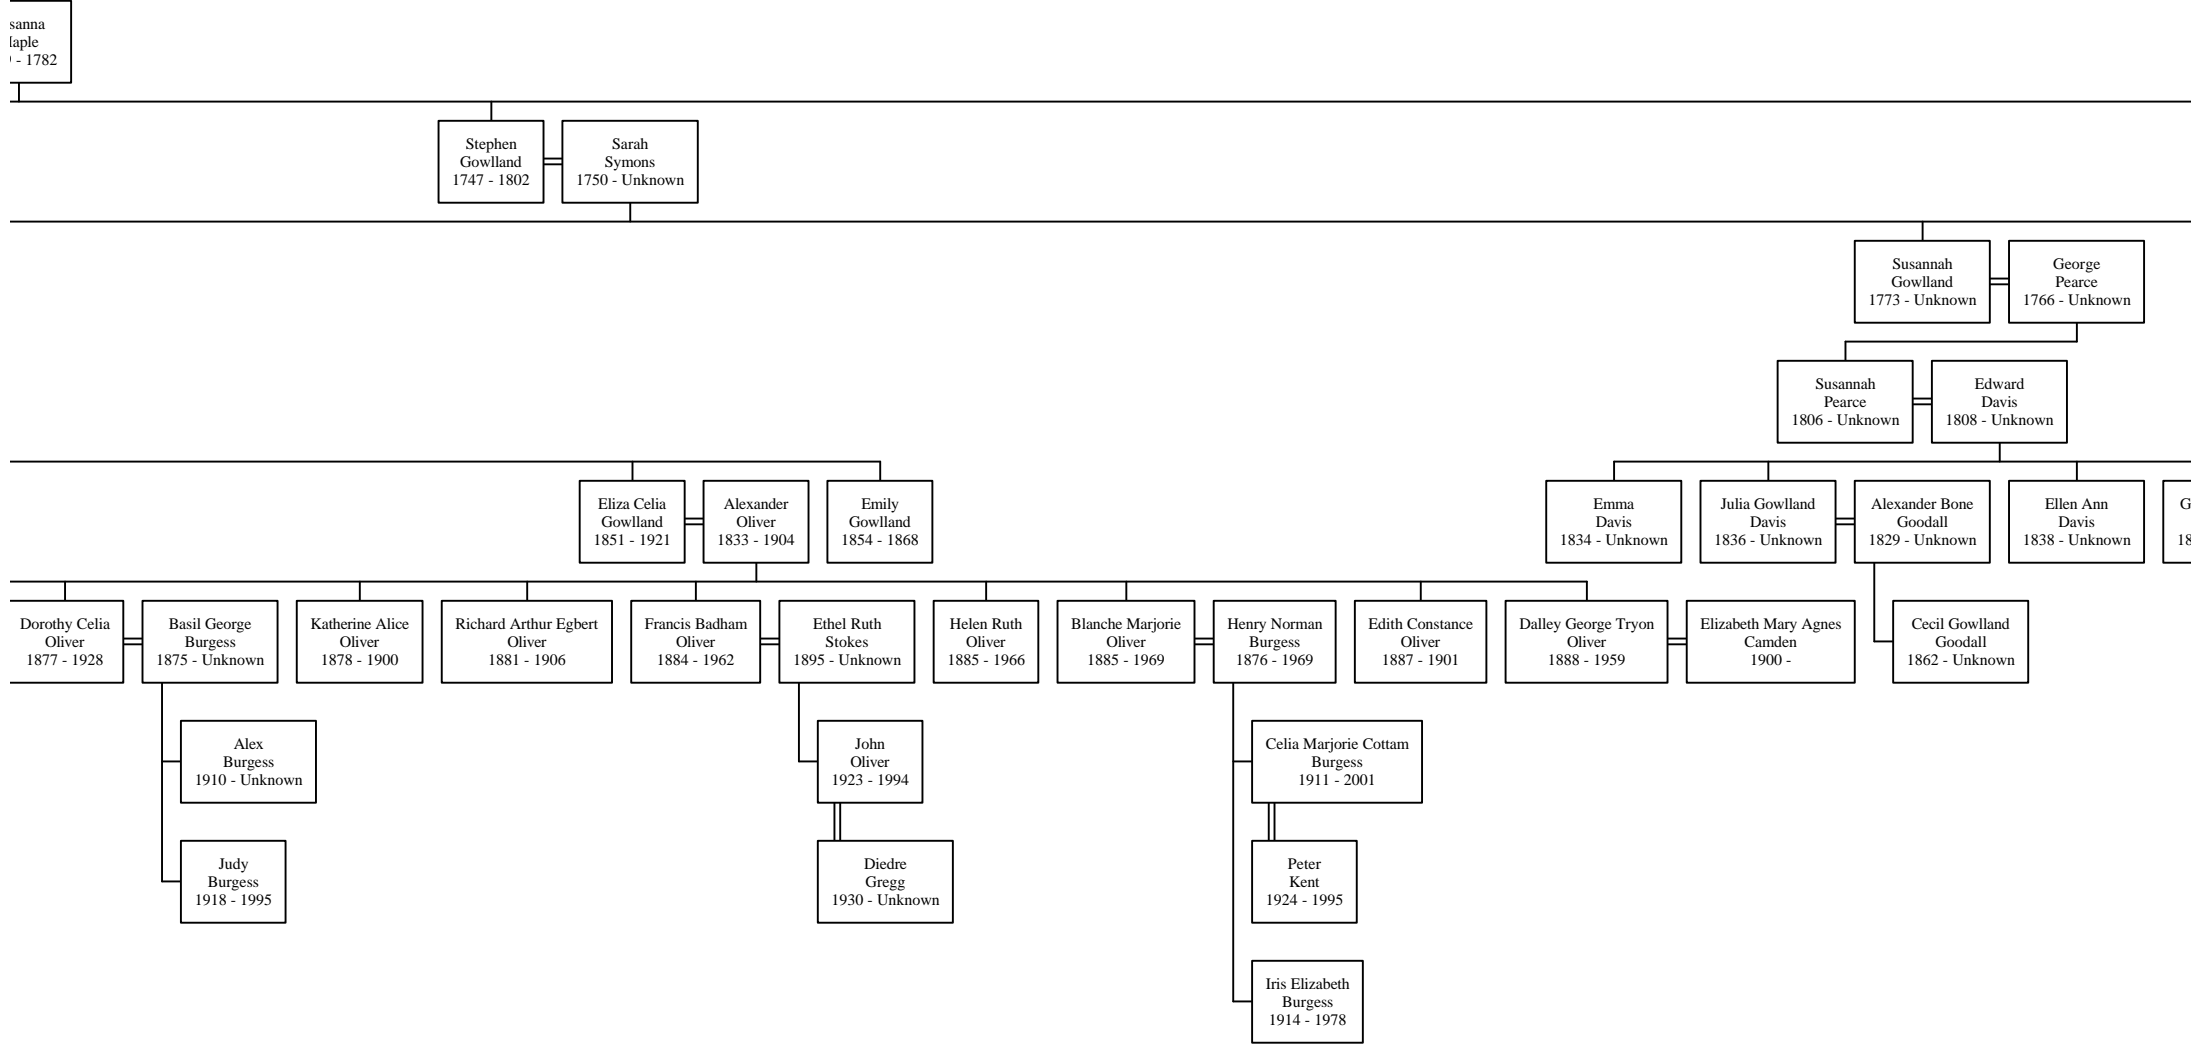

Richard Symons
Gowland
1770 - 1807

Sarah
Sankey
1771 - 1847

John T.
Gowland
1838 - 1874

Genevieve Elizabeth
Lord
1845 - 1905

Descendants of Jo.

f Joseph Gowlland

eth
l
own

ie
s

own

rt
s

Snodgrass
1922 - 1988

3

ohn

ervyn
e
9

Sawyer
1911 - Unknown